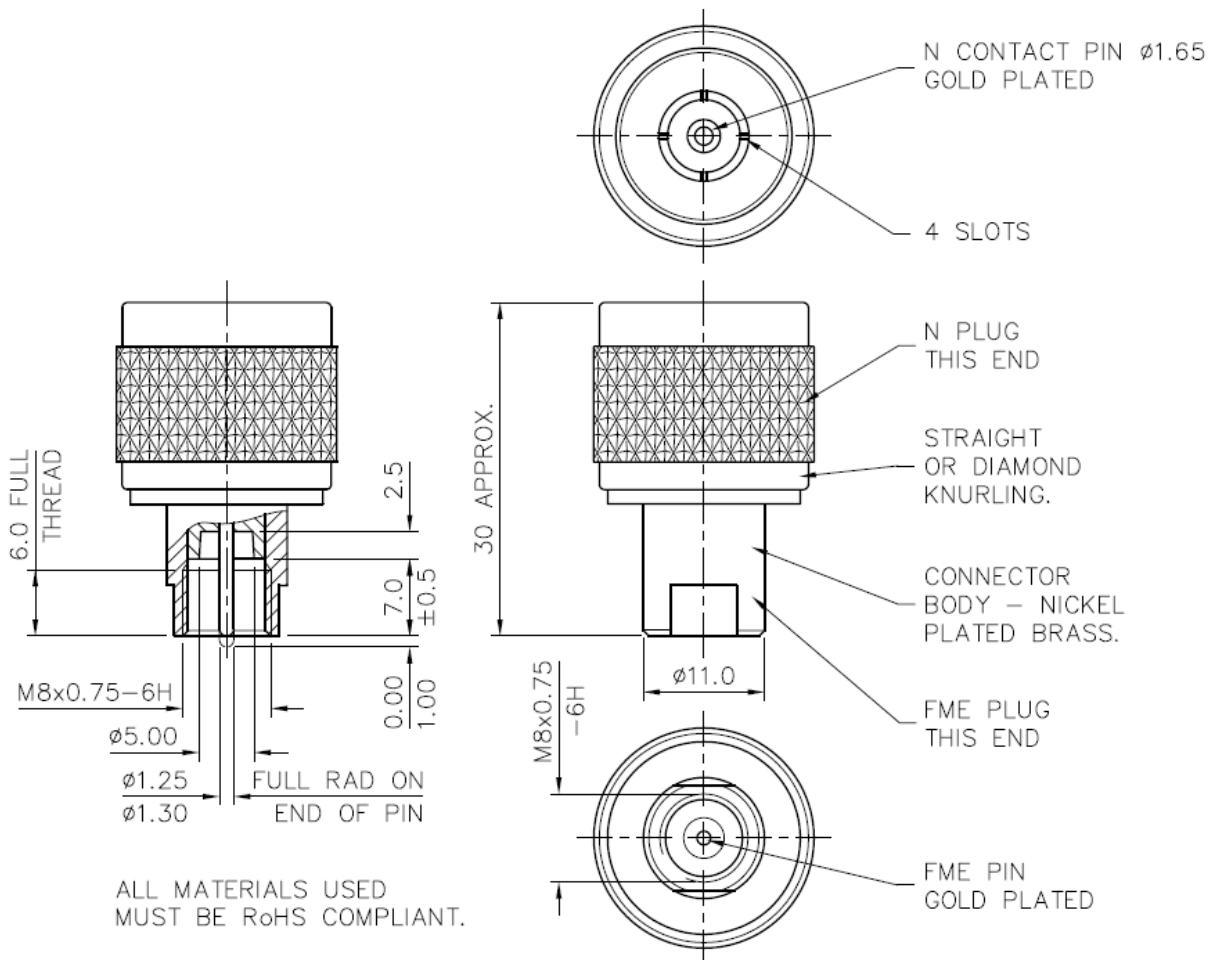

Technical Drawing

PANORAMA ANTENNAS

Panorama Antennas Ltd
Frogmore, London, SW18 1HF, United Kingdom

T: +44 (0)20 8877 4444

F: +44 (0)20 8877 4477

E: sales@panorama-antennas.com

www.panorama-antennas.com

Waiver: The data given above is indicative of the performance of the product/s under particular conditions and does not imply a guarantee of performance. These specifications are subject to change without notice. Copyright © Panorama Antennas Ltd. All rights reserved.