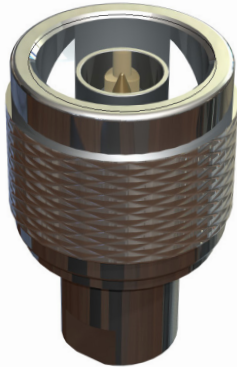

Cables & Connectors

CA-NP-FP

14/05/2013 v1

Part No.	CA-NP-FP	
Material	Nickel Plated Brass	
Operating Temp (°C)	-40° / +80°C (-40° / 176°F)	
Dimensions	Length	30 (1.1")
	Diameter	11 (0.4")
Termination 1	N Plug (m)	
Termination 2	FME Plug (m)	